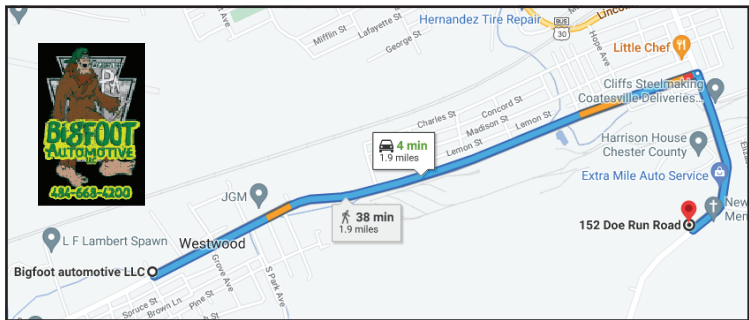

# WE ARE MOVING

Bigfoot is excited to announce that we will be moving to a bigger facility! This will allow us to better serve you and our local community of Coatesville and Chester County. Plus, we need more room for those big feet.

You will receive 10 percent off on your first visit to the new shop with this flyer.

\*To receive the percentage off you must physically show this flyer. Not valid on tires.\*

Directions leaving our current shop to the new shop:

Leave Bigfoot Auto (current shop) and head towards the Sunoco and Little Chef. At the light make a right. Pass the Mill, Harrison House and Extra Mile. Our new shop location is on the right and across the street from the Power Station on 82.

We look forward to seeing you!  
152 Doe Run Rd, Coatesville, PA 19320